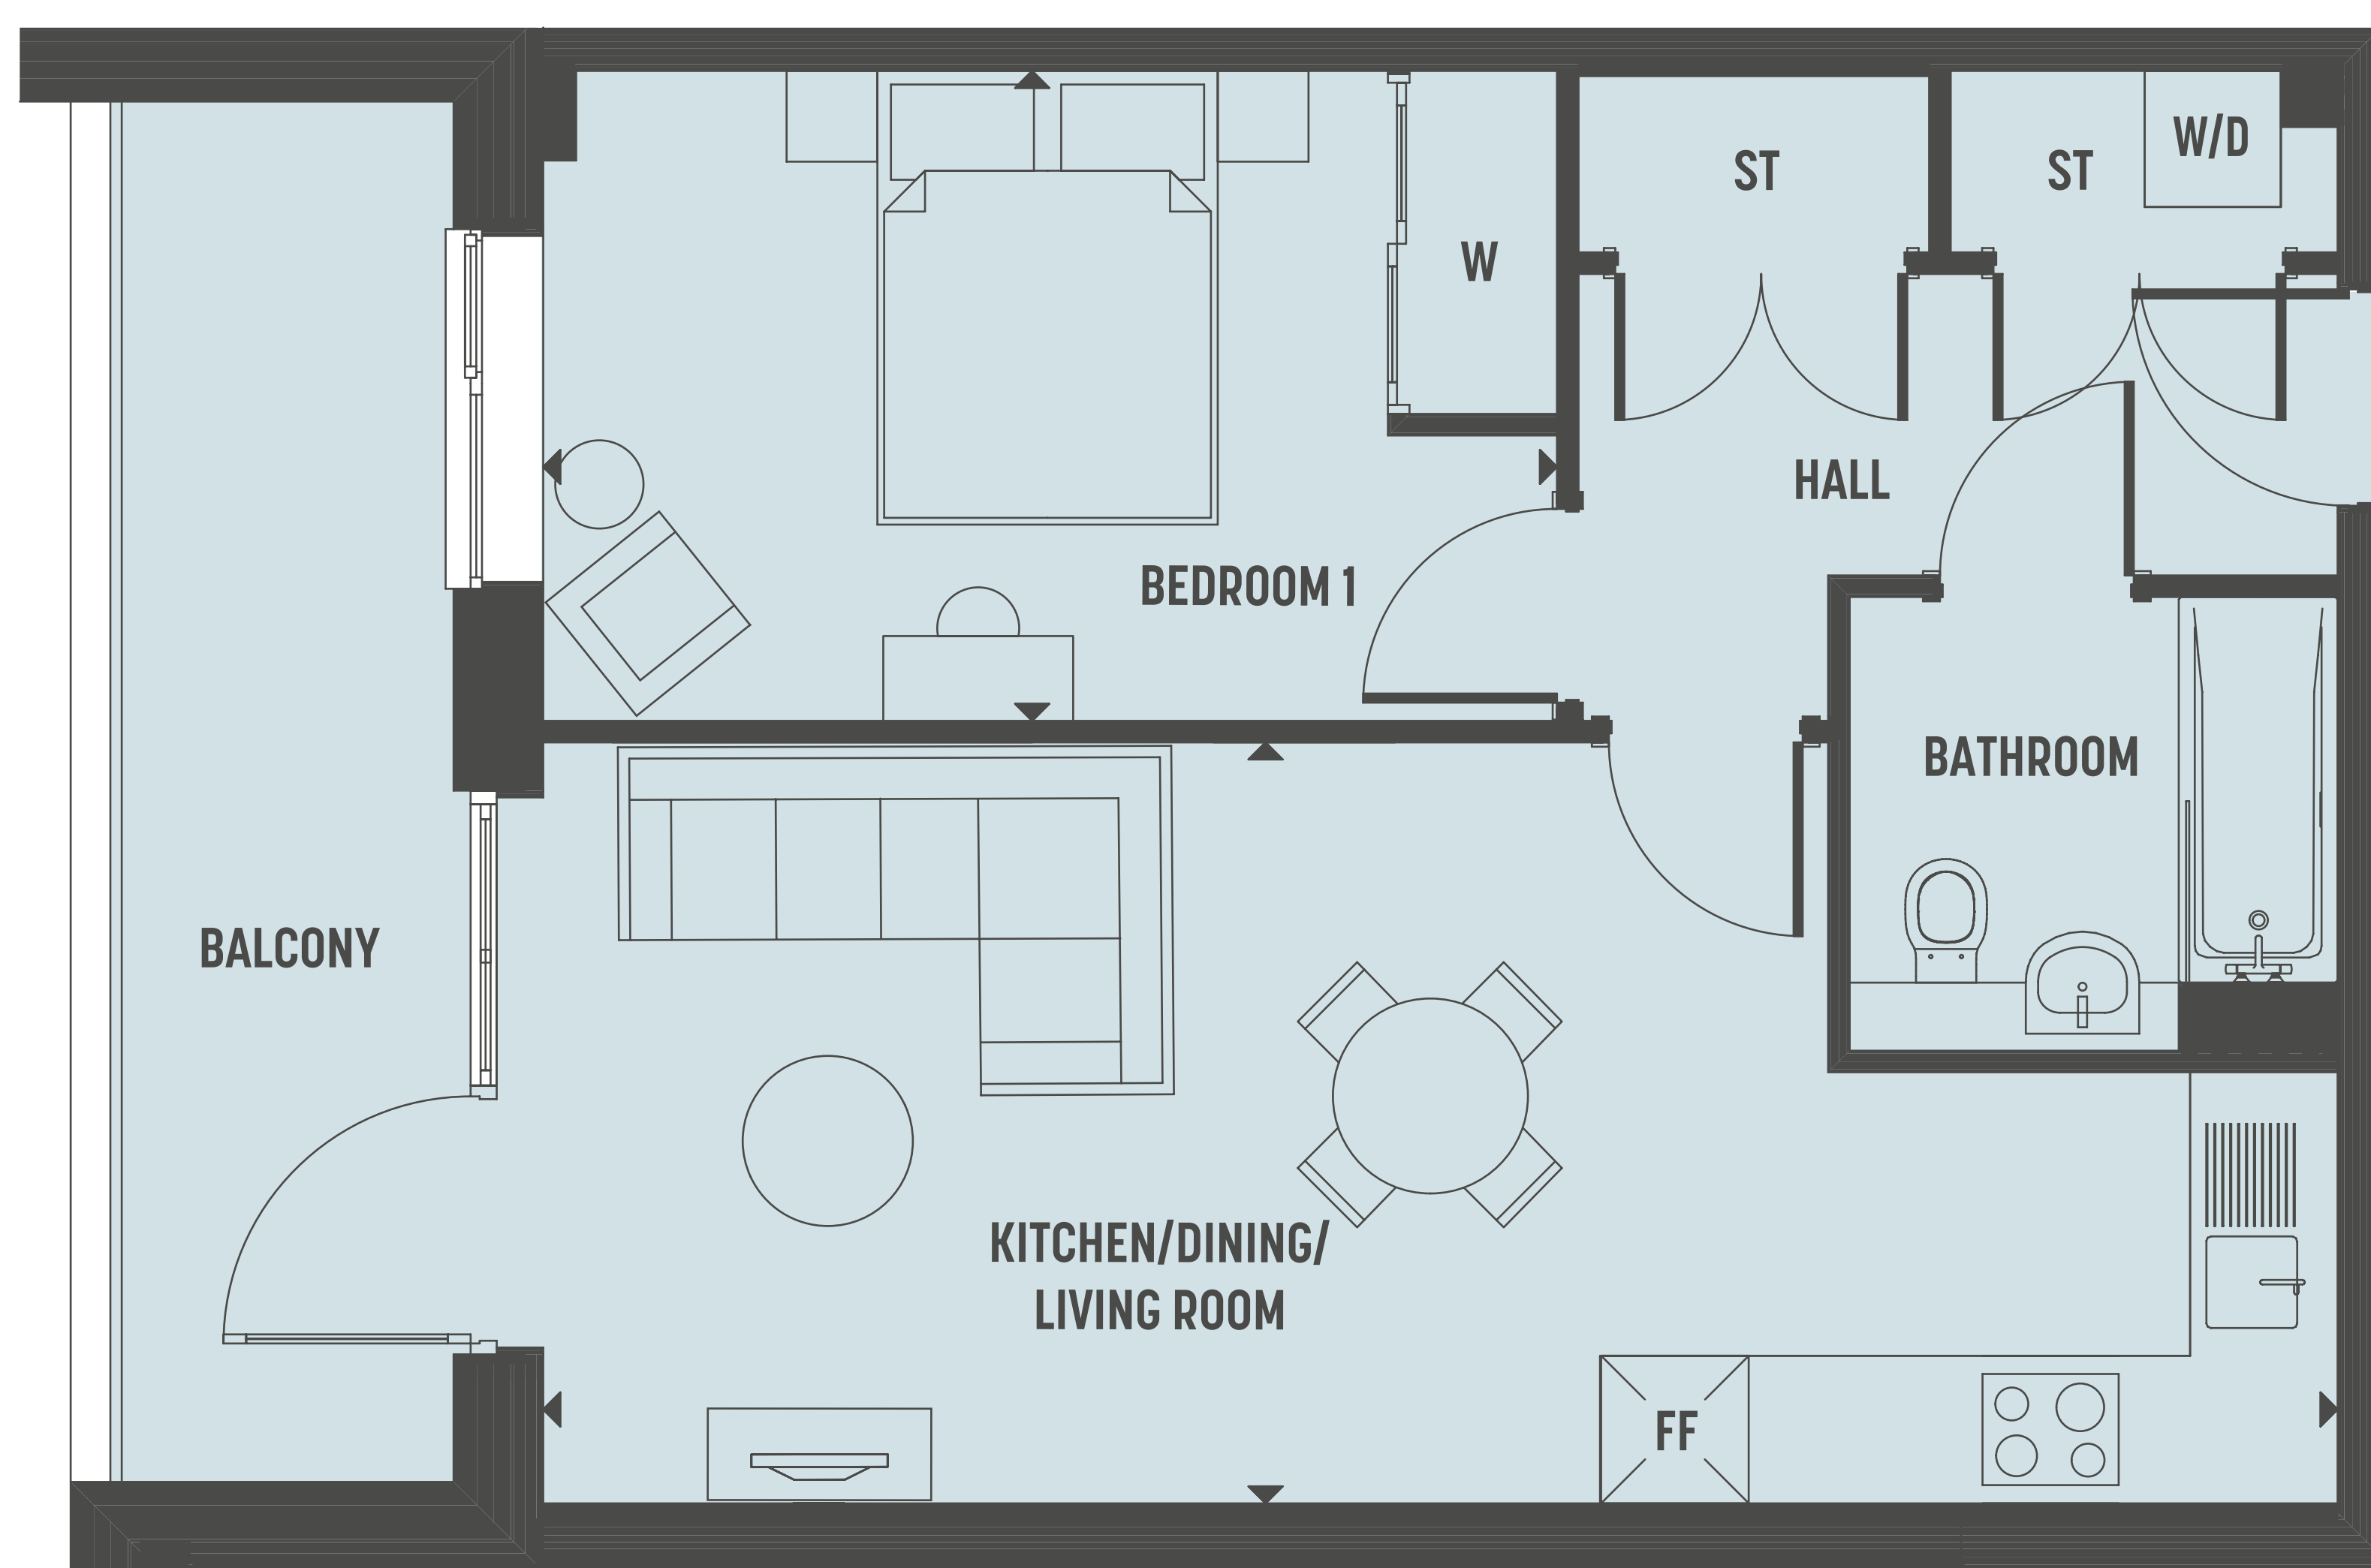

THE WALNUT TREE BUILDING

TIMBER WORKS

CROMWELL ROAD - ROMSEY CB1

PLOT D9 - 1 BEDROOM

FIRST FLOOR

PLOT D9 - 1 BEDROOM

	M	FT
KITCHEN/DINING/LIVING ROOM	7.90 X 3.35	25'11 X 10'11
BEDROOM 1	4.46 X 2.86	14'7 X 9'4

W = WARDROBE
 W/D = WASHER DRYER
 ST = STORAGE
 ▶ = MEASURING POINTS
 FF = FRIDGE FREEZER